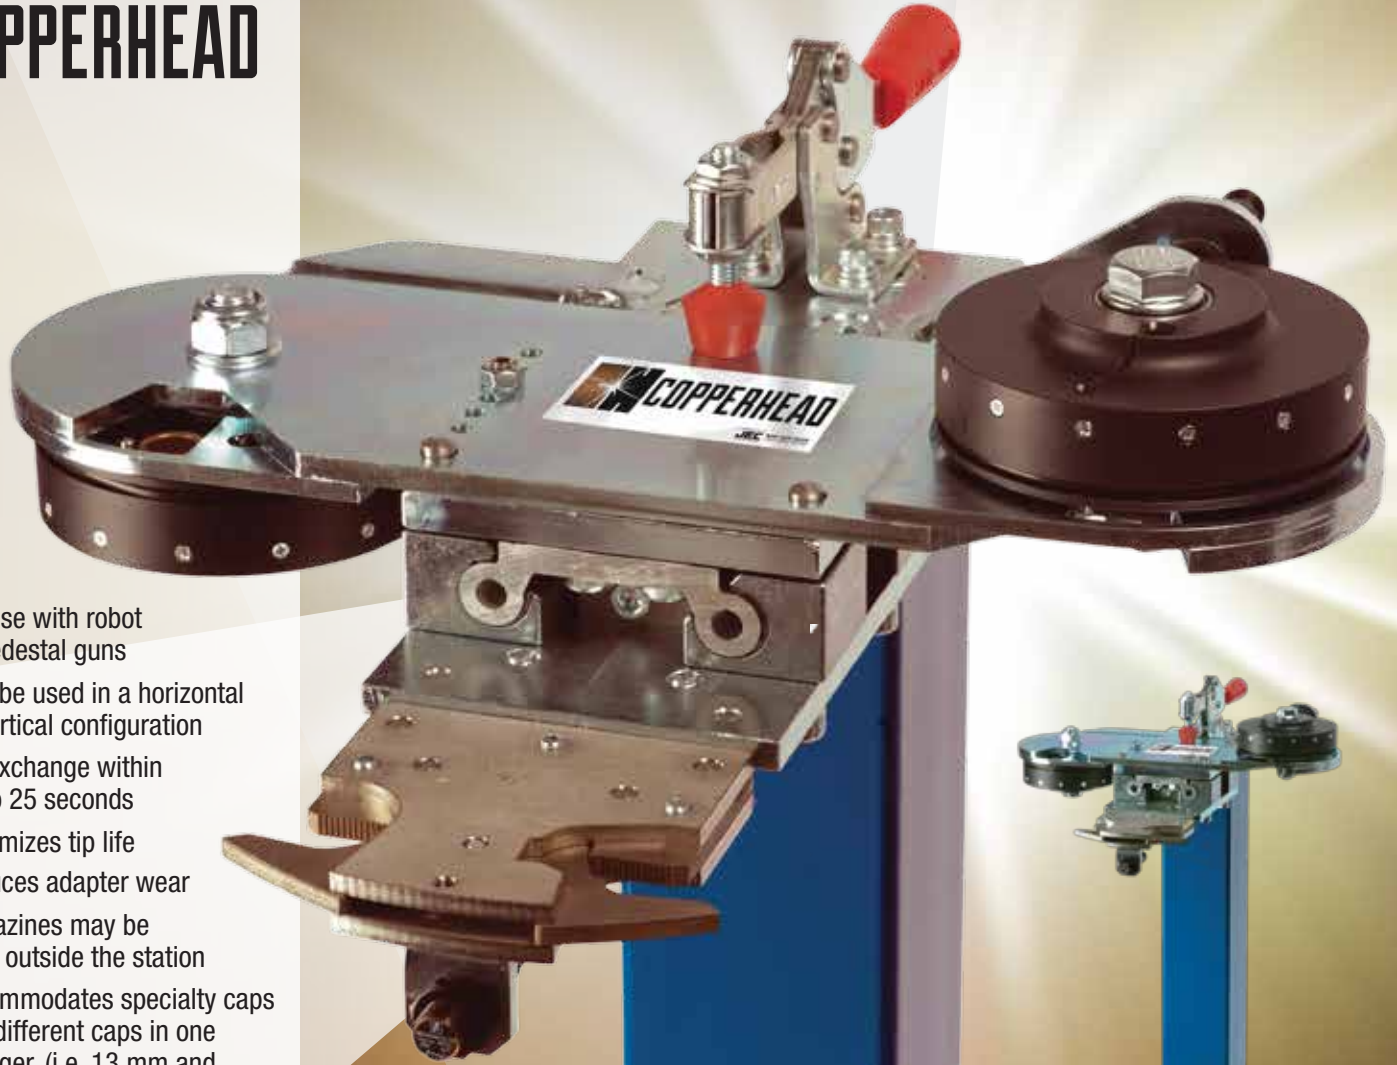

ROTARY QUICK CHANGE

CAP CHANGER

MKW 308 and 508

- For use with robot or pedestal guns
- May be used in a horizontal or vertical configuration
- Tip exchange within 15 to 25 seconds
- Maximizes tip life
- Reduces adapter wear
- Magazines may be filled outside the station
- Accommodates specialty caps and different caps in one changer. (i.e. 13 mm and 16mm or 16 mm and 20 mm)